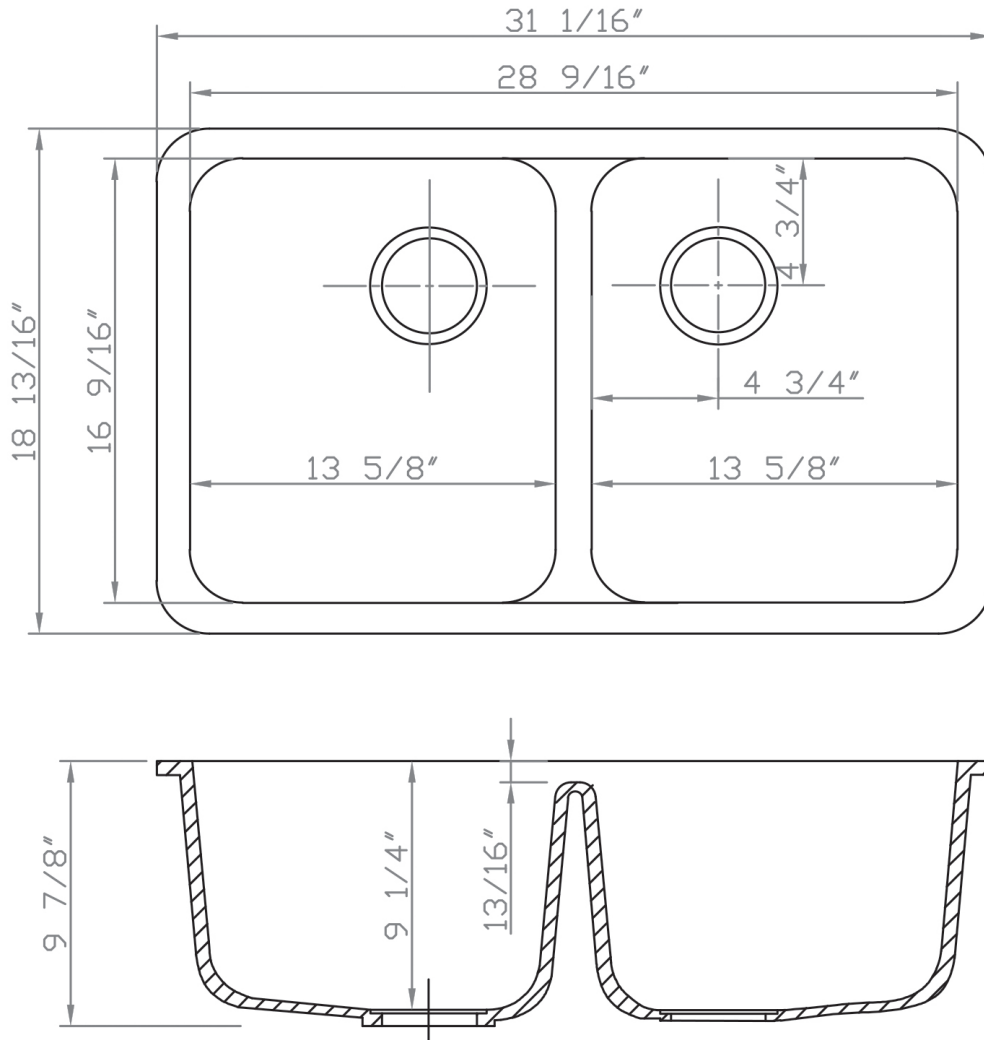

Bisque

K150

K250

K350

K450

B 100

Bath Sink

Bright White