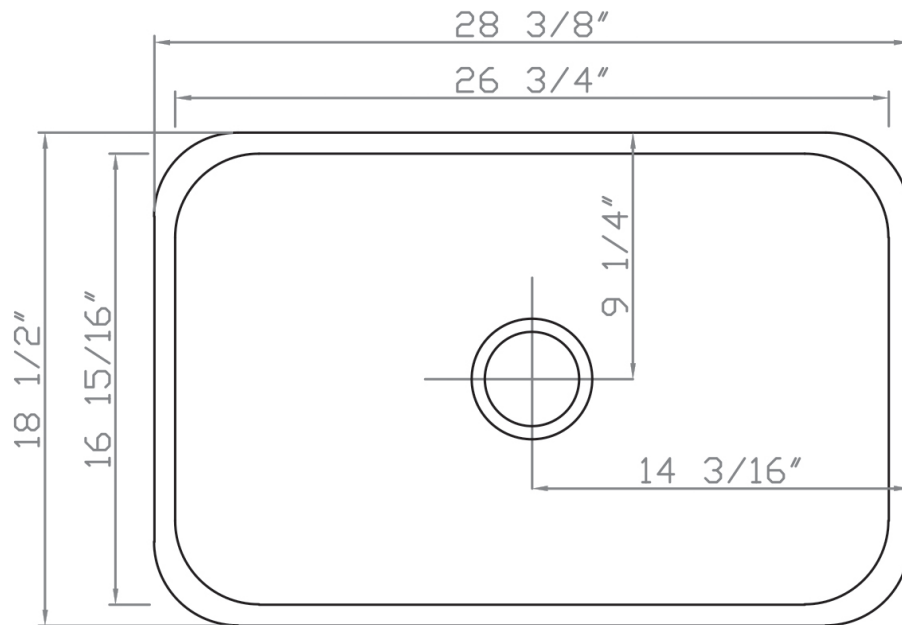

Bisque

K150

K250

K350

K450

B 100

Bath Sink

Bright White