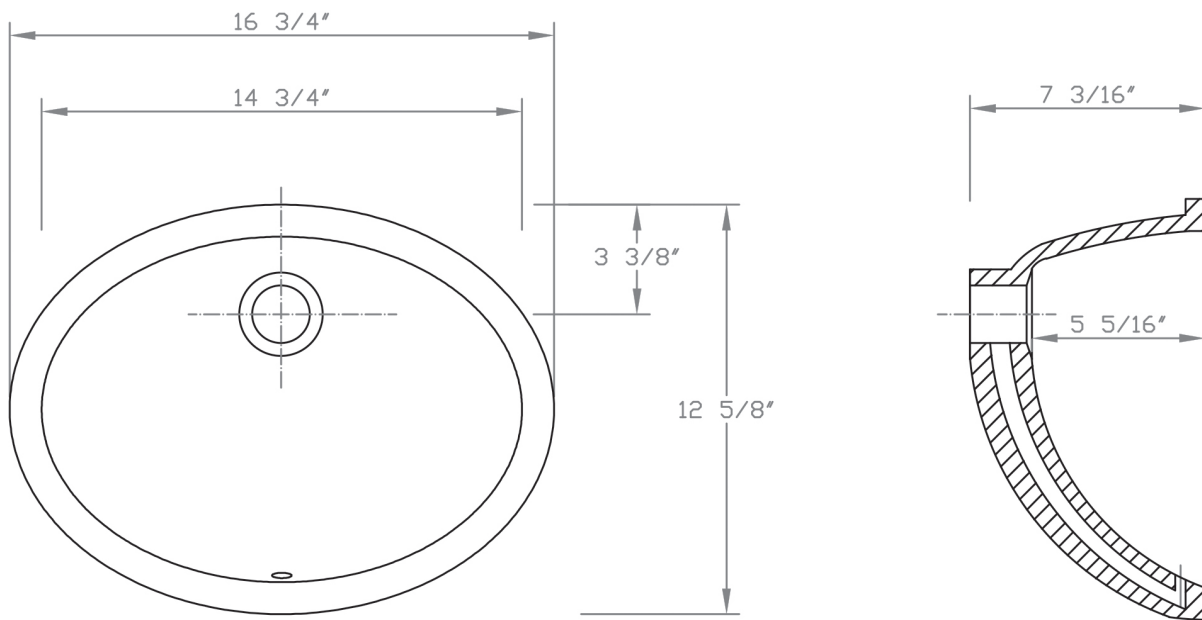

Soft White

Bright White

B100