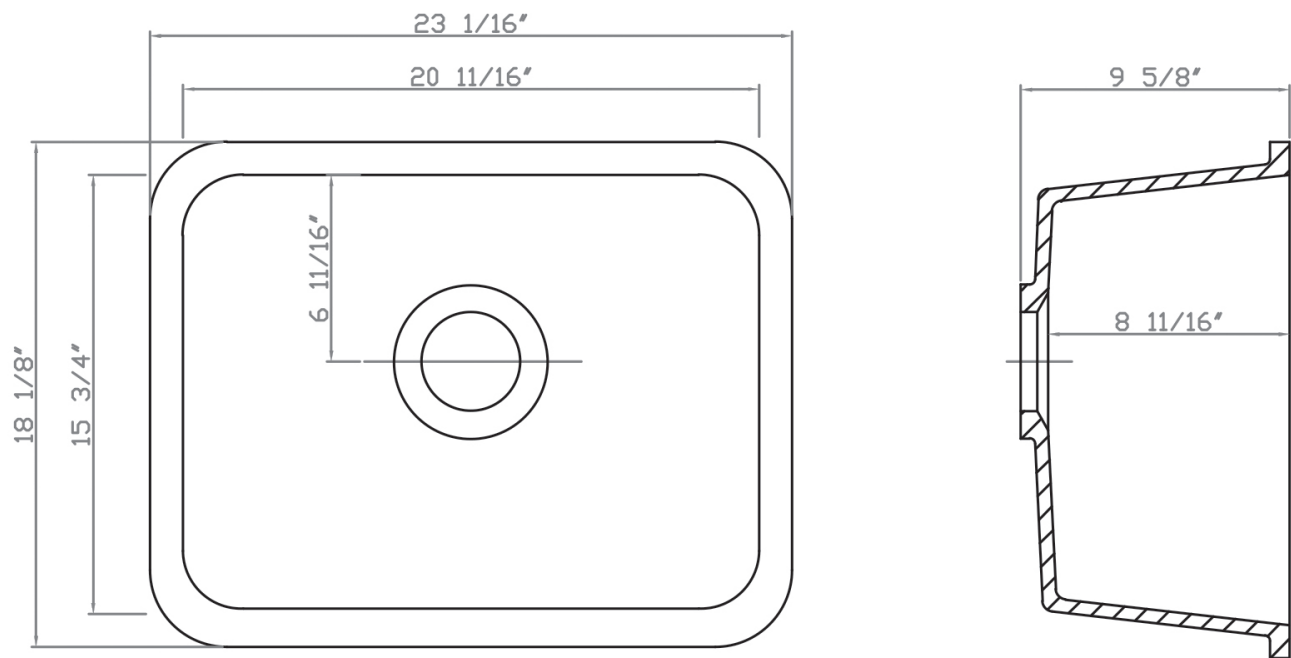

Bisque

K150

K250

K350

K450

B 100

Bath Sink

Bright White